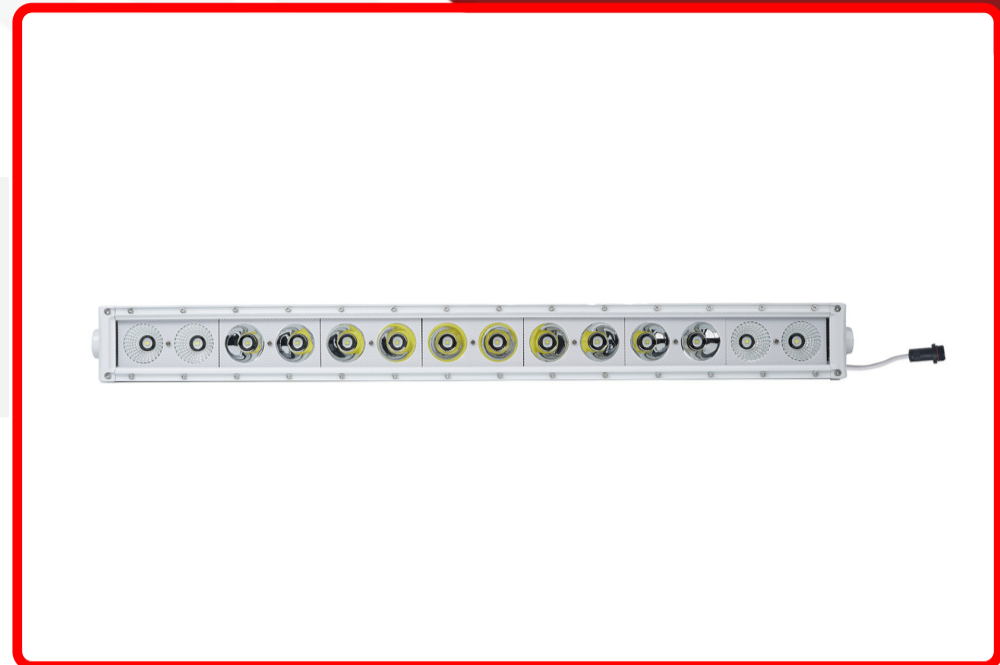

**SKU # MS140WSRS**

**Part # 1007248**

Description

New - 30.25inch Marine Grade Single Row Straight Light Bar with 140-Watt 14 x 10W High Intensity OSRAM LEDs

**Categories** Marine, Marine Sport Lighting

**Sub-Categories**

Marine Sport® Heavy Duty Single Row LED Light Bars, Marine Series Light Bars

**UPC** 817999028737

**Unit of Measure** EA

**Related Skus:**

**Cross Sell Skus:**

**Condition**

New

**Manufacturer**

**SEMA Product** Light Bar

**Part Type ID** 1069

**Reverse Polarity**

Light Bar

**Operating Voltage**

12-32VDC

**Current Draw**

11.11A

**Wattage**

140-Watts

**Chip Type**

**IP Rating**

IP67

**LUX**

**Product Information**

The NEW Marine Sport LED Light Bars are a revolutionary way to contour light bars and high power light output to any surface area with a straight or curve appeal. The light bars are designed for Marine use, but can also be used in Automotive, UTV, ATV, Industrial applications where a white colored shell is desired. To make these bars even more attractive, Race Sport uses a white facing tile instead of the common chrome tiles to give this a TRUE "WHITE OUT" look! We use durable and long lasting CREE 3-watt diodes in these bars and recess them in our long throw opticals for a maximum performance and light output! . Operating Voltage: 9-30V DC 10 watt OSRAM . Color Temperature: 6000K . Lens material: PC . Optional Beam: Combo . Waterproof to 1M Rate: IP67 . Optional Color: Black . Material: Aluminum alloy painting . Mounting Bracket: Alu firm bracket . 50000+ hours life-span 30.25in End-to-End 28.0in Lens Width Area 31.50in Mounting Hole to Mounting Hole 3.0in Height 3.5in Depth Note